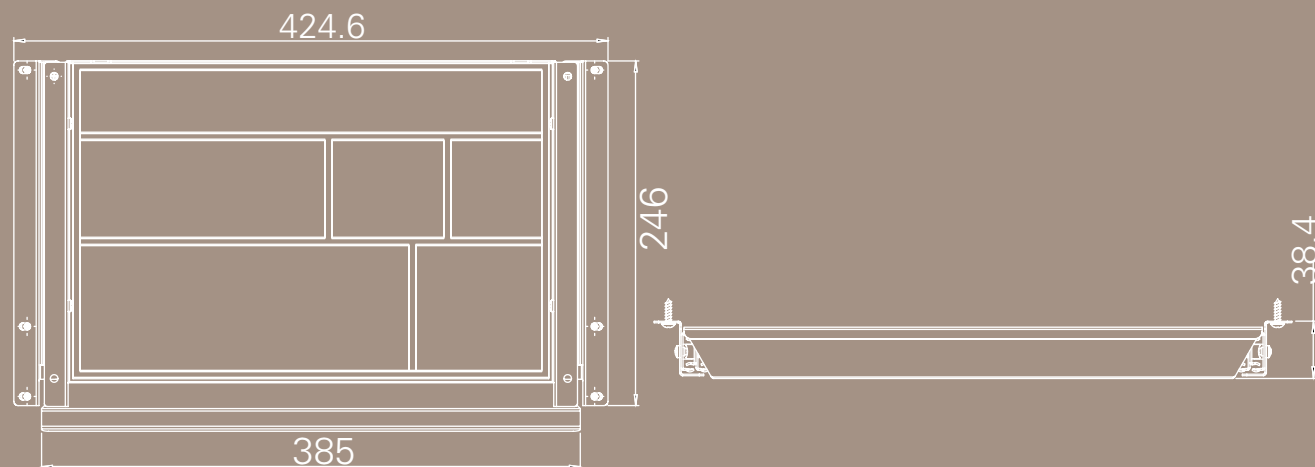

STATIONERY DRAWER SN GRIP