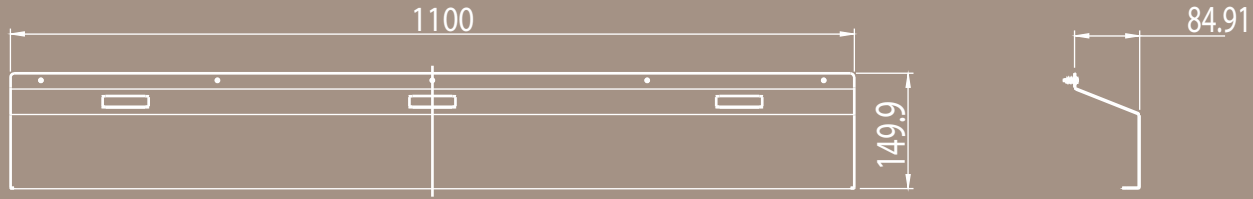

**NO MORE
CABLE CLUTTER**

CABLE TRAY 1200 MM

CABLE TRAY 800

CABLE TRAY FIXED

Product code:

- FA-SLS-FG0080-30 ●
- FA-SLS-FG0080-11 ●
- FA-SLS-FG0080-29 ●

CABLE CHAIN

Product code: