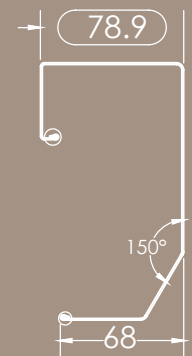

CABLE TRAY 800