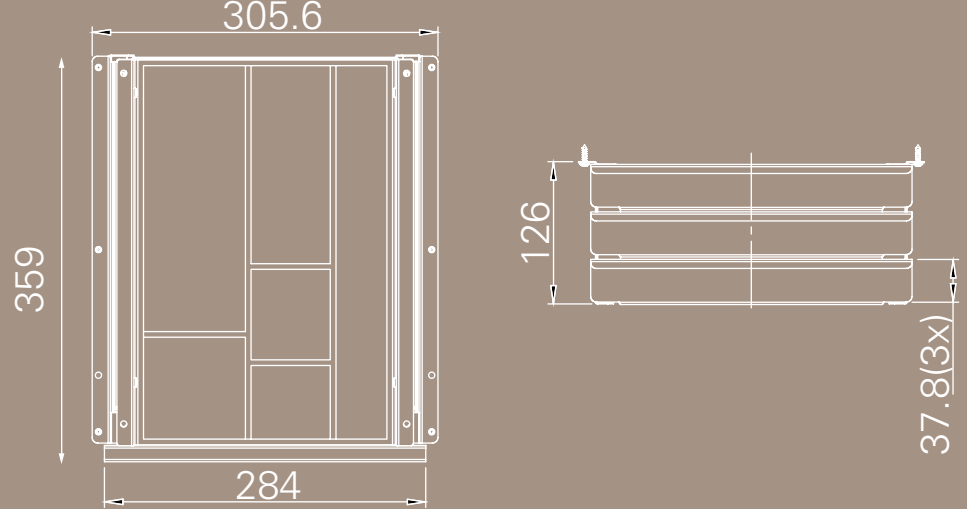

Product code:
FA-SLS-FG0137-J2 ●
FA-SLS-FG0137-11 ●
FA-SLS-FG0137-29 ●