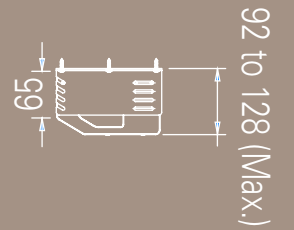

CABLE TRAY 1200 MM