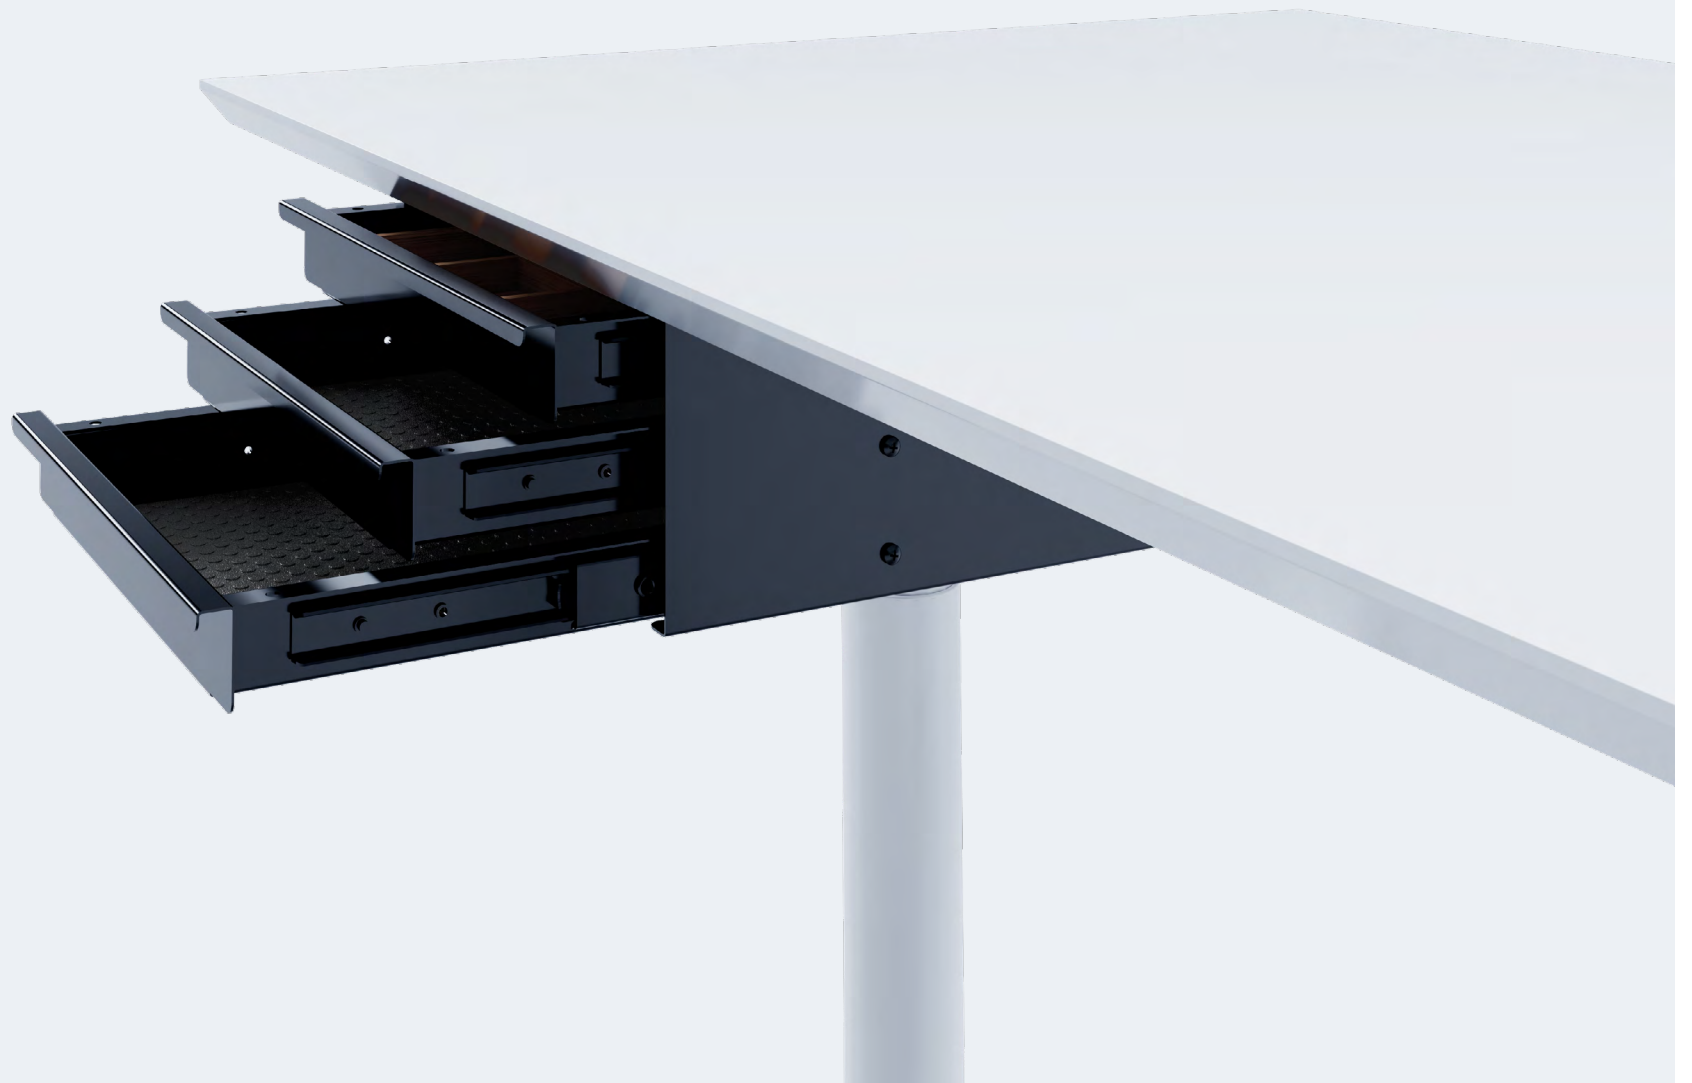

actiforce

ACCESSORIES

APAC
2021

A 3D cutaway rendering of a desk drawer. The drawer is pulled out, revealing a laptop on the left, a smartphone on the right, a pen, and a notebook. The interior of the drawer has a dark, textured surface. The desk is white, and the background is a solid light brown color.

**LET'S GET
ORGANISED**

GET YOUR **DESK ORGANISED**

Whether working from home or at the office, it is useful to keep your desk organised during- and after your workday. No one likes their (home) office to be a big mess. By using a stationary drawer, you can easily organise and gain more free space at your desk during the workday and store all your writing equipment once the workday is over. All our drawers open easily and extract fully, so you quickly have an overview of the content. The simple and nice design ensures that the drawer blend in easily with your desk and interior. Our lockable drawers help protect against unauthorized access. We have changed all inlays from plastic to an eco-friendly alternative made of bamboo, without compromising on the quality and performance.

MAKE YOUR
CABLE CLUTTER
DISAPPEAR

Our cable trays are the perfect solution to hide away cables and keep your workspace neat and tidy. Our trays are designed that you can get your cables out of sight and stored in seconds, but at the same time, you still can access them when needed. The functionality and stylish design make them fit any workspace. We have also created an eco-friendly version made out of bamboo and perfect match to our bamboo stationary drawer.

A white cable management tray is shown installed under a desk. The tray is long and narrow, with several rectangular cutouts along its length. It is mounted to the underside of the desk with small brackets. The text "NO MORE CABLE CLUTTER" is overlaid in a bold, black, sans-serif font on the right side of the tray. The background is a plain, light-colored surface.