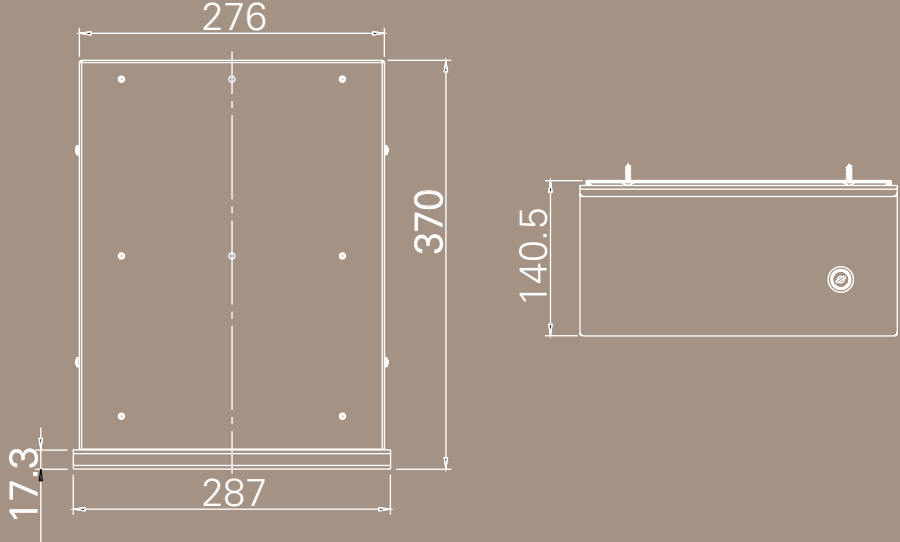

STATIONERY DRAWER DUO GRIP

Product code:
FA-SLS-FG0136-J2 ●
FA-SLS-FG0136-11 ●
FA-SLS-FG0136-29 ●

STATIONERY DRAWER TRI GRIP