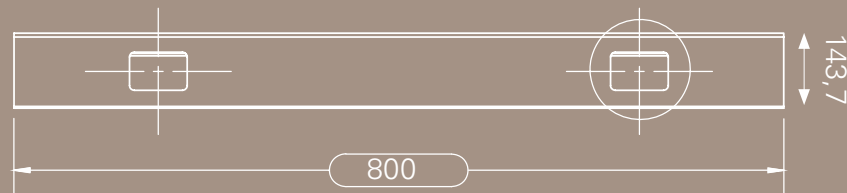

CABLE TRAY 800