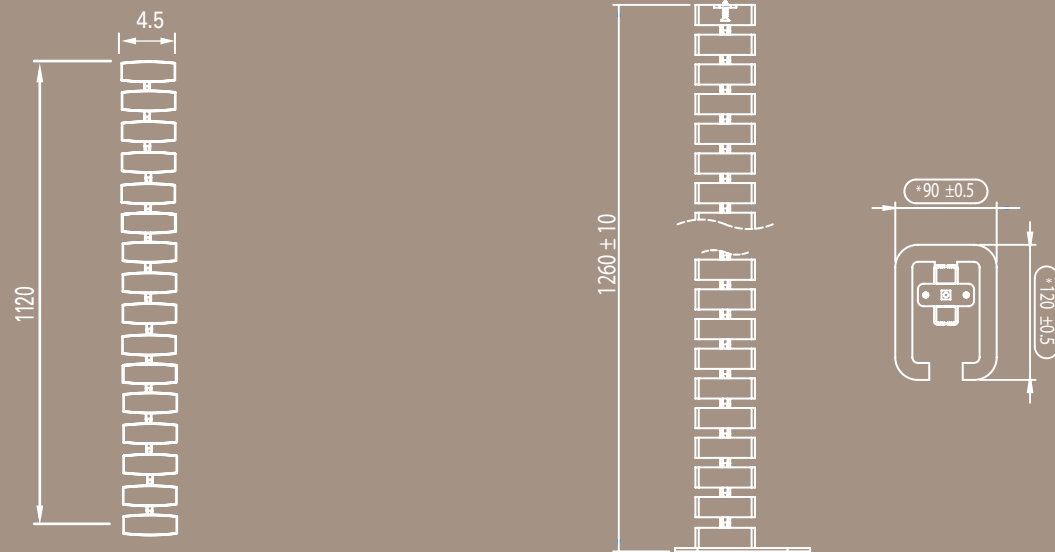

A white cable management tray is shown installed under a desk. The tray is long and narrow, with several rectangular cutouts along its length. It is mounted to the underside of the desk with small brackets. The text "NO MORE CABLE CLUTTER" is overlaid in a bold, black, sans-serif font on the right side of the tray. The background is a plain, light-colored surface.

**NO MORE
CABLE CLUTTER**

CABLE TRAY 1200 MM

CABLE TRAY 800

CABLE TRAY FIXED

Product code:

- FA-SLS-FG0080-30 ●
- FA-SLS-FG0080-11 ●
- FA-SLS-FG0080-29 ●

CABLE CHAIN

Product code: