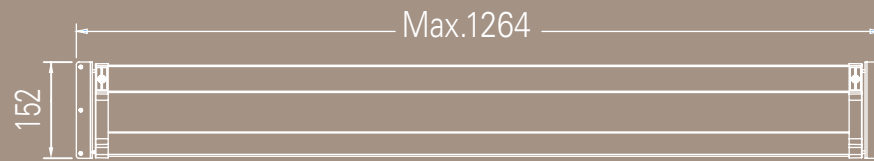

CABLE TRAY 1200 MM