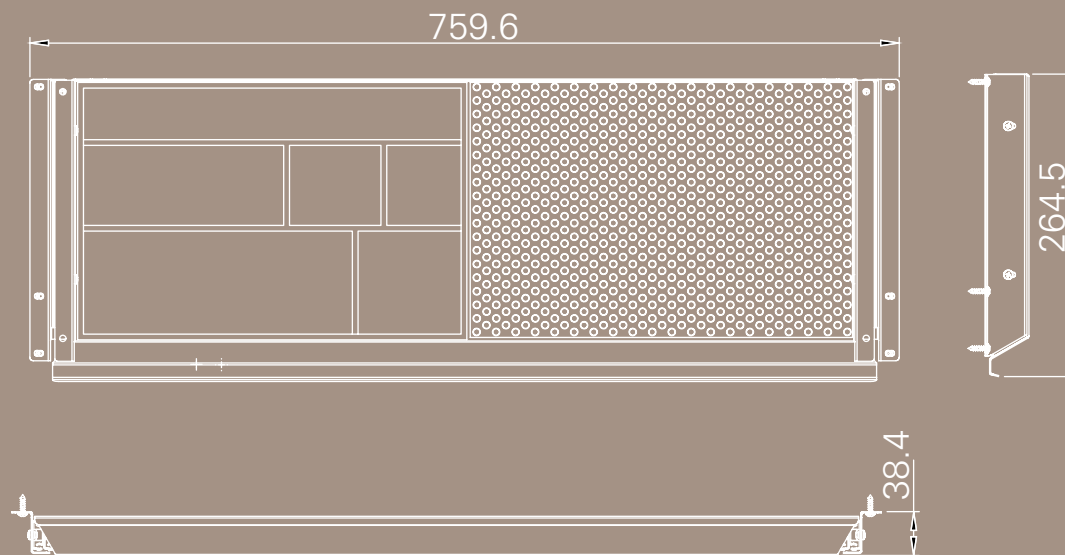

actiforce

ACCESSORIES

APAC
2021

A 3D cutaway rendering of a desk drawer. The drawer is pulled out, revealing a laptop on the left, a smartphone on the right, a pen, and a notebook. The interior of the drawer has a dark, textured surface. The desk is white, and the background is a solid light brown color.

STATIONERY DRAWER SN GRIP

STATIONERY DRAWER SL GRIP

STATIONERY DRAWER DUO GRIP

Product code:
FA-SLS-FG0136-J2 ●
FA-SLS-FG0136-11 ●
FA-SLS-FG0136-29 ●

STATIONERY DRAWER TRI GRIP

Product code:
FA-SLS-FG0137-J2 ●
FA-SLS-FG0137-11 ●
FA-SLS-FG0137-29 ●

MAKE YOUR
CABLE CLUTTER
DISAPPEAR

Our cable trays are the perfect solution to hide away cables and keep your workspace neat and tidy. Our trays are designed that you can get your cables out of sight and stored in seconds, but at the same time, you still can access them when needed. The functionality and stylish design make them fit any workspace. We have also created an eco-friendly version made out of bamboo and perfect match to our bamboo stationary drawer.

A white cable management tray is shown installed under a desk. The tray is long and narrow, with several rectangular cutouts along its length. It is mounted to the underside of the desk with small brackets. The text "NO MORE CABLE CLUTTER" is overlaid in a bold, black, sans-serif font on the right side of the tray. The background is a plain, light-colored surface.